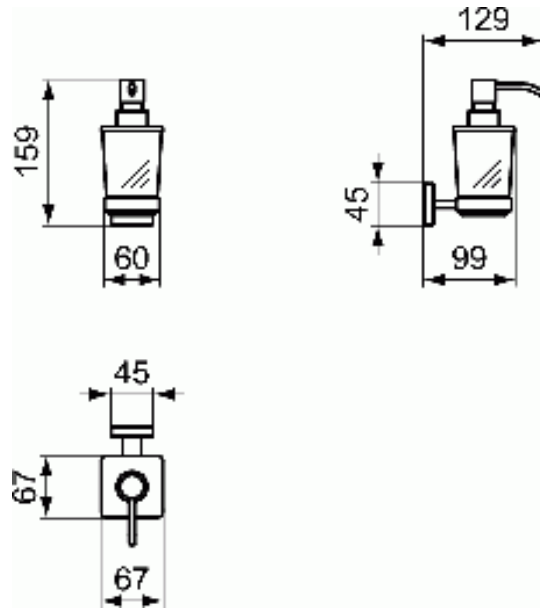

IOM SQUARE

Soap dispenser, wall mounted

Soap dispenser, wall mounted

Frosted glass

Included fixing set

FINISHES*

* AA = Chrome